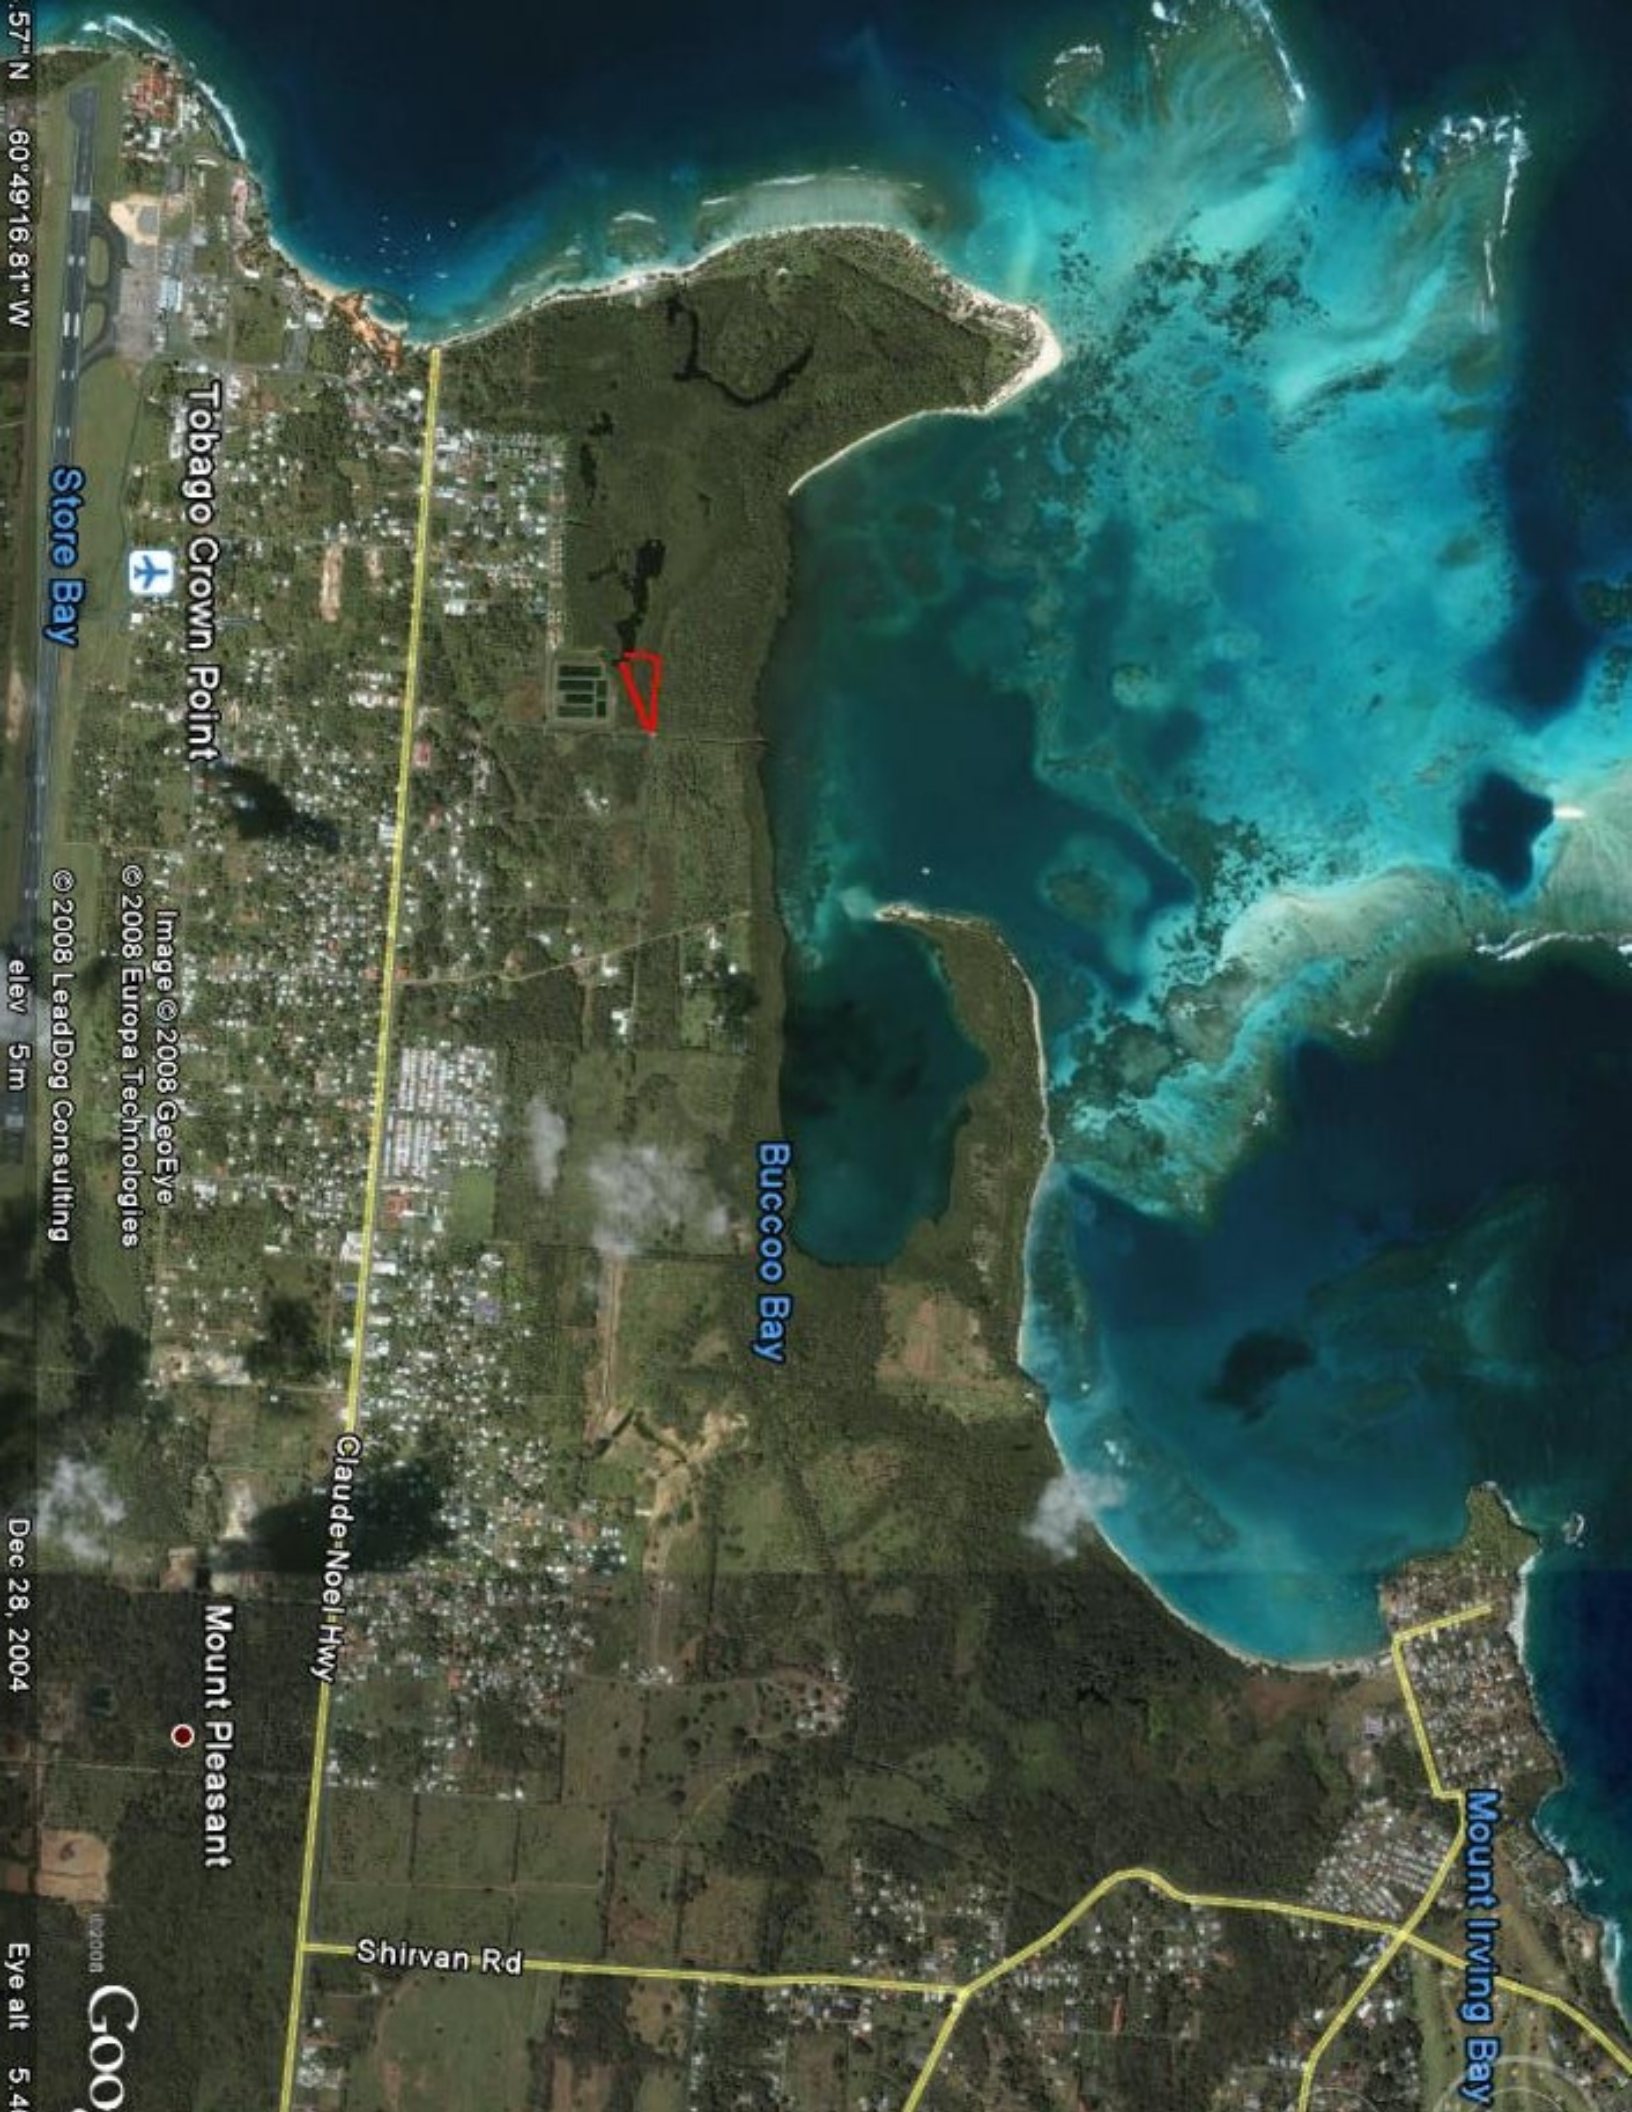

57° N 60°49'16.81" W

Tobago Crown Point

Store Bay

Buccoo Bay

Mount Irving Bay

Claude-Noel-Hwy

Shirvan Rd

Mount Pleasant

Image © 2008 GeoEye

© 2008 Europa Technologies

© 2008 LeadDog Consulting

elev 5m

Dec 28, 2004

Eye alt 5.4